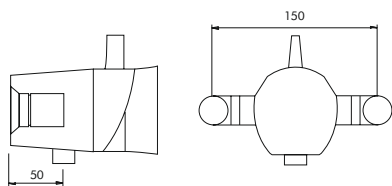

Product Range

Description	Code No.
Mood contemporary exposed thermostatic dual control shower with flexible slide rail pivot kit	90014665CP
Mood contemporary exposed thermostatic dual control	90014CP
Mood contemporary concealed thermostatic dual control shower with flexible slide rail pivot kit	90015665CP
Mood contemporary concealed thermostatic dual control	90015CP
Mood modern exposed thermostatic dual control shower with flexible slide rail kit	90024665CP
Mood modern exposed thermostatic dual control	90024CP
Mood modern concealed thermostatic dual control shower with flexible slide rail kit	90025665CP
Mood modern concealed thermostatic dual control	90025CP

shower valves - MOOD

Features

■ Technical Specification

Max Dynamic Inlet Pressure	5 Bar
Max Static Inlet Pressure	12 Bar
Min Inlet Pressure	0.2 Bar
Max inlet Temperature	85°C
Factory Pre-set Temperature	43°C
Inlet Connections	15mm
Outlet Connections	½" BSP
Min temperature differential to achieve hot or cold failsafe	10°C
System Installation	Unvented, Pressurised, Gravity and Combination Boilers