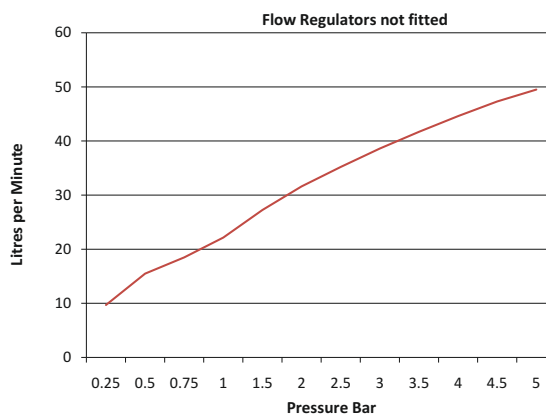

■ inspiring confidence

inta

www.intatec.co.uk

intatec limited
Airfield Industrial Estate, Hixon
Staffordshire, ST18 0PF

T: 01889 207200

F: 01889 271172

E: sales@intatec.co.uk