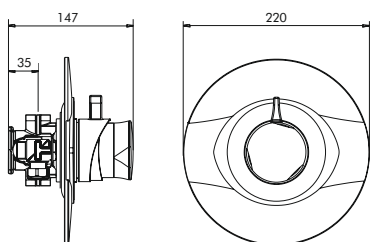

■ Mood Contemporary Concealed Dual Control