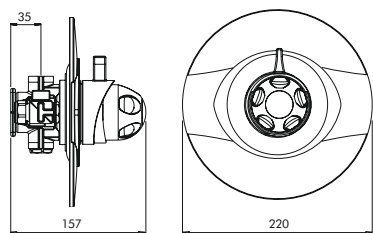

■ Mood Modern Concealed Dual Control