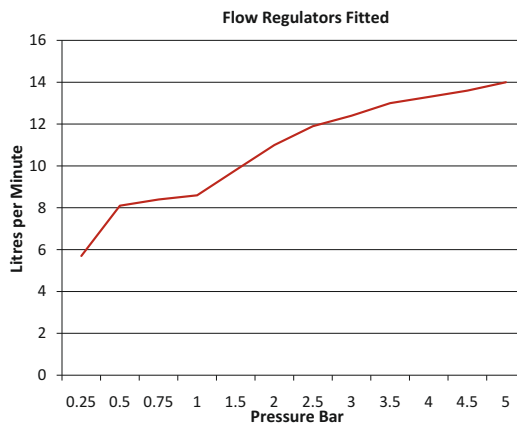

■ inspiring confidence

inta

www.intatec.co.uk

intatec limited
Airfield Industrial Estate, Hixon
Staffordshire, ST18 0PF

T: 01889 207200

F: 01889 271172

E: sales@intatec.co.uk