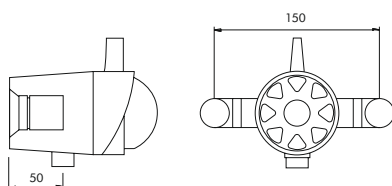

■ Mood Modern Exposed Dual Control